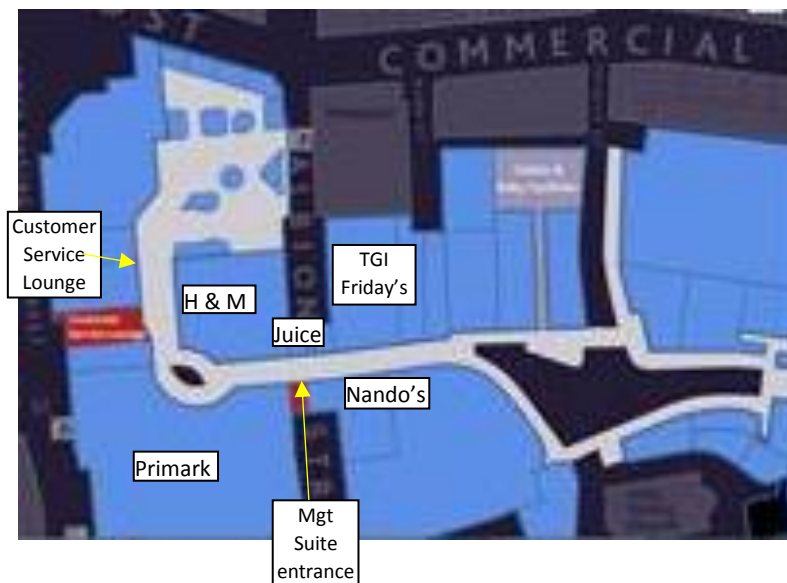

## STREET MAP

## Directions to the Management Suite from Leeds City Rail Station

Trinity Leeds is within easy walking distance of Leeds City Railway Station. Once outside the railway station, cross the road towards the Park Plaza Hotel, which is situated on Boar Lane.

You can choose to continue along Boar Lane or divert up Lower Basinghall Street and via the west mall of Trinity Leeds.

To continue along Boar Lane, walk along the pedestrianised area, passing Tapped and Tesco etc. Turn left immediately onto Albion Street. Walk up Albion Street, past the entrance to Trinity Leeds (west) on your left hand side. Continue up Albion Street to the mall entrance on the pedestrianized junction of Albion Street/Commercial Street and Bond Street.

Alternatively, walk up Lower Basinghall Street past the Park Plaza Hotel to your left until you see the entrance to the west mall of Trinity Leeds on your right. Walk straight through the mall, leading you onto Albion Street. Turn left and proceed as mentioned above.