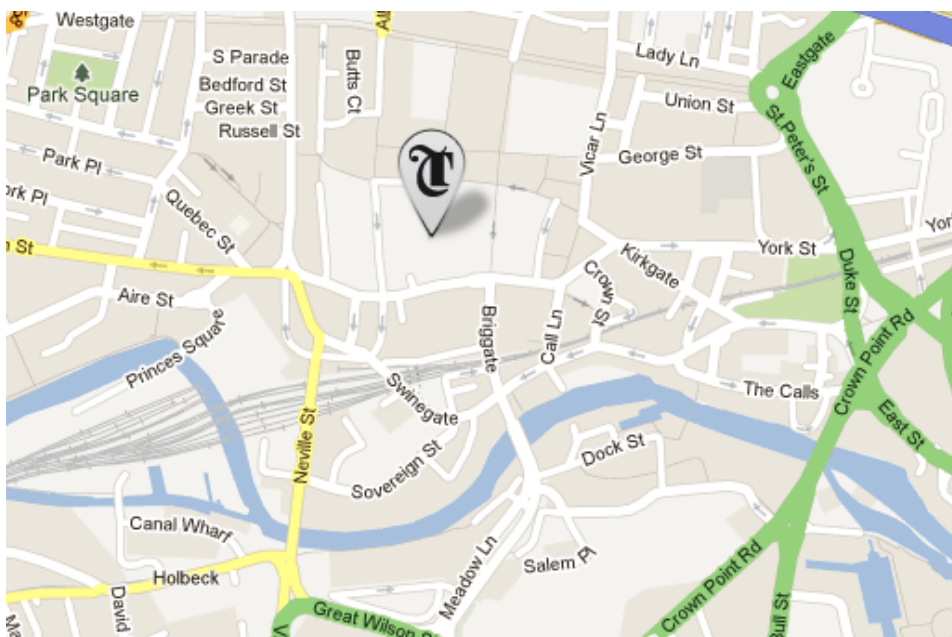

The entrance to the Car Park is via Swinegate, opposite Bibis, as shown on the map to the right.

You can also access the Car Park with a Sat-Nav, by using the postcode LS1 4AG.

## STREET MAP

You can choose to continue along Boar Lane or divert up Lower Basinghall Street and via the west mall of Trinity Leeds.

To continue along Boar Lane, walk along the pedestrianised area, passing Tapped and Tesco etc. Turn left immediately onto Albion Street. Walk up Albion Street, past the entrance to Trinity Leeds (west) on your left hand side. Continue up Albion Street to the mall entrance on the pedestrianized junction of Albion Street/Commercial Street and Bond Street.

Alternatively, walk up Lower Basinghall Street past the Park Plaza Hotel to your left until you see the entrance to the west mall of Trinity Leeds on your right. Walk straight through the mall, leading you onto Albion Street. Turn left and proceed as mentioned above.